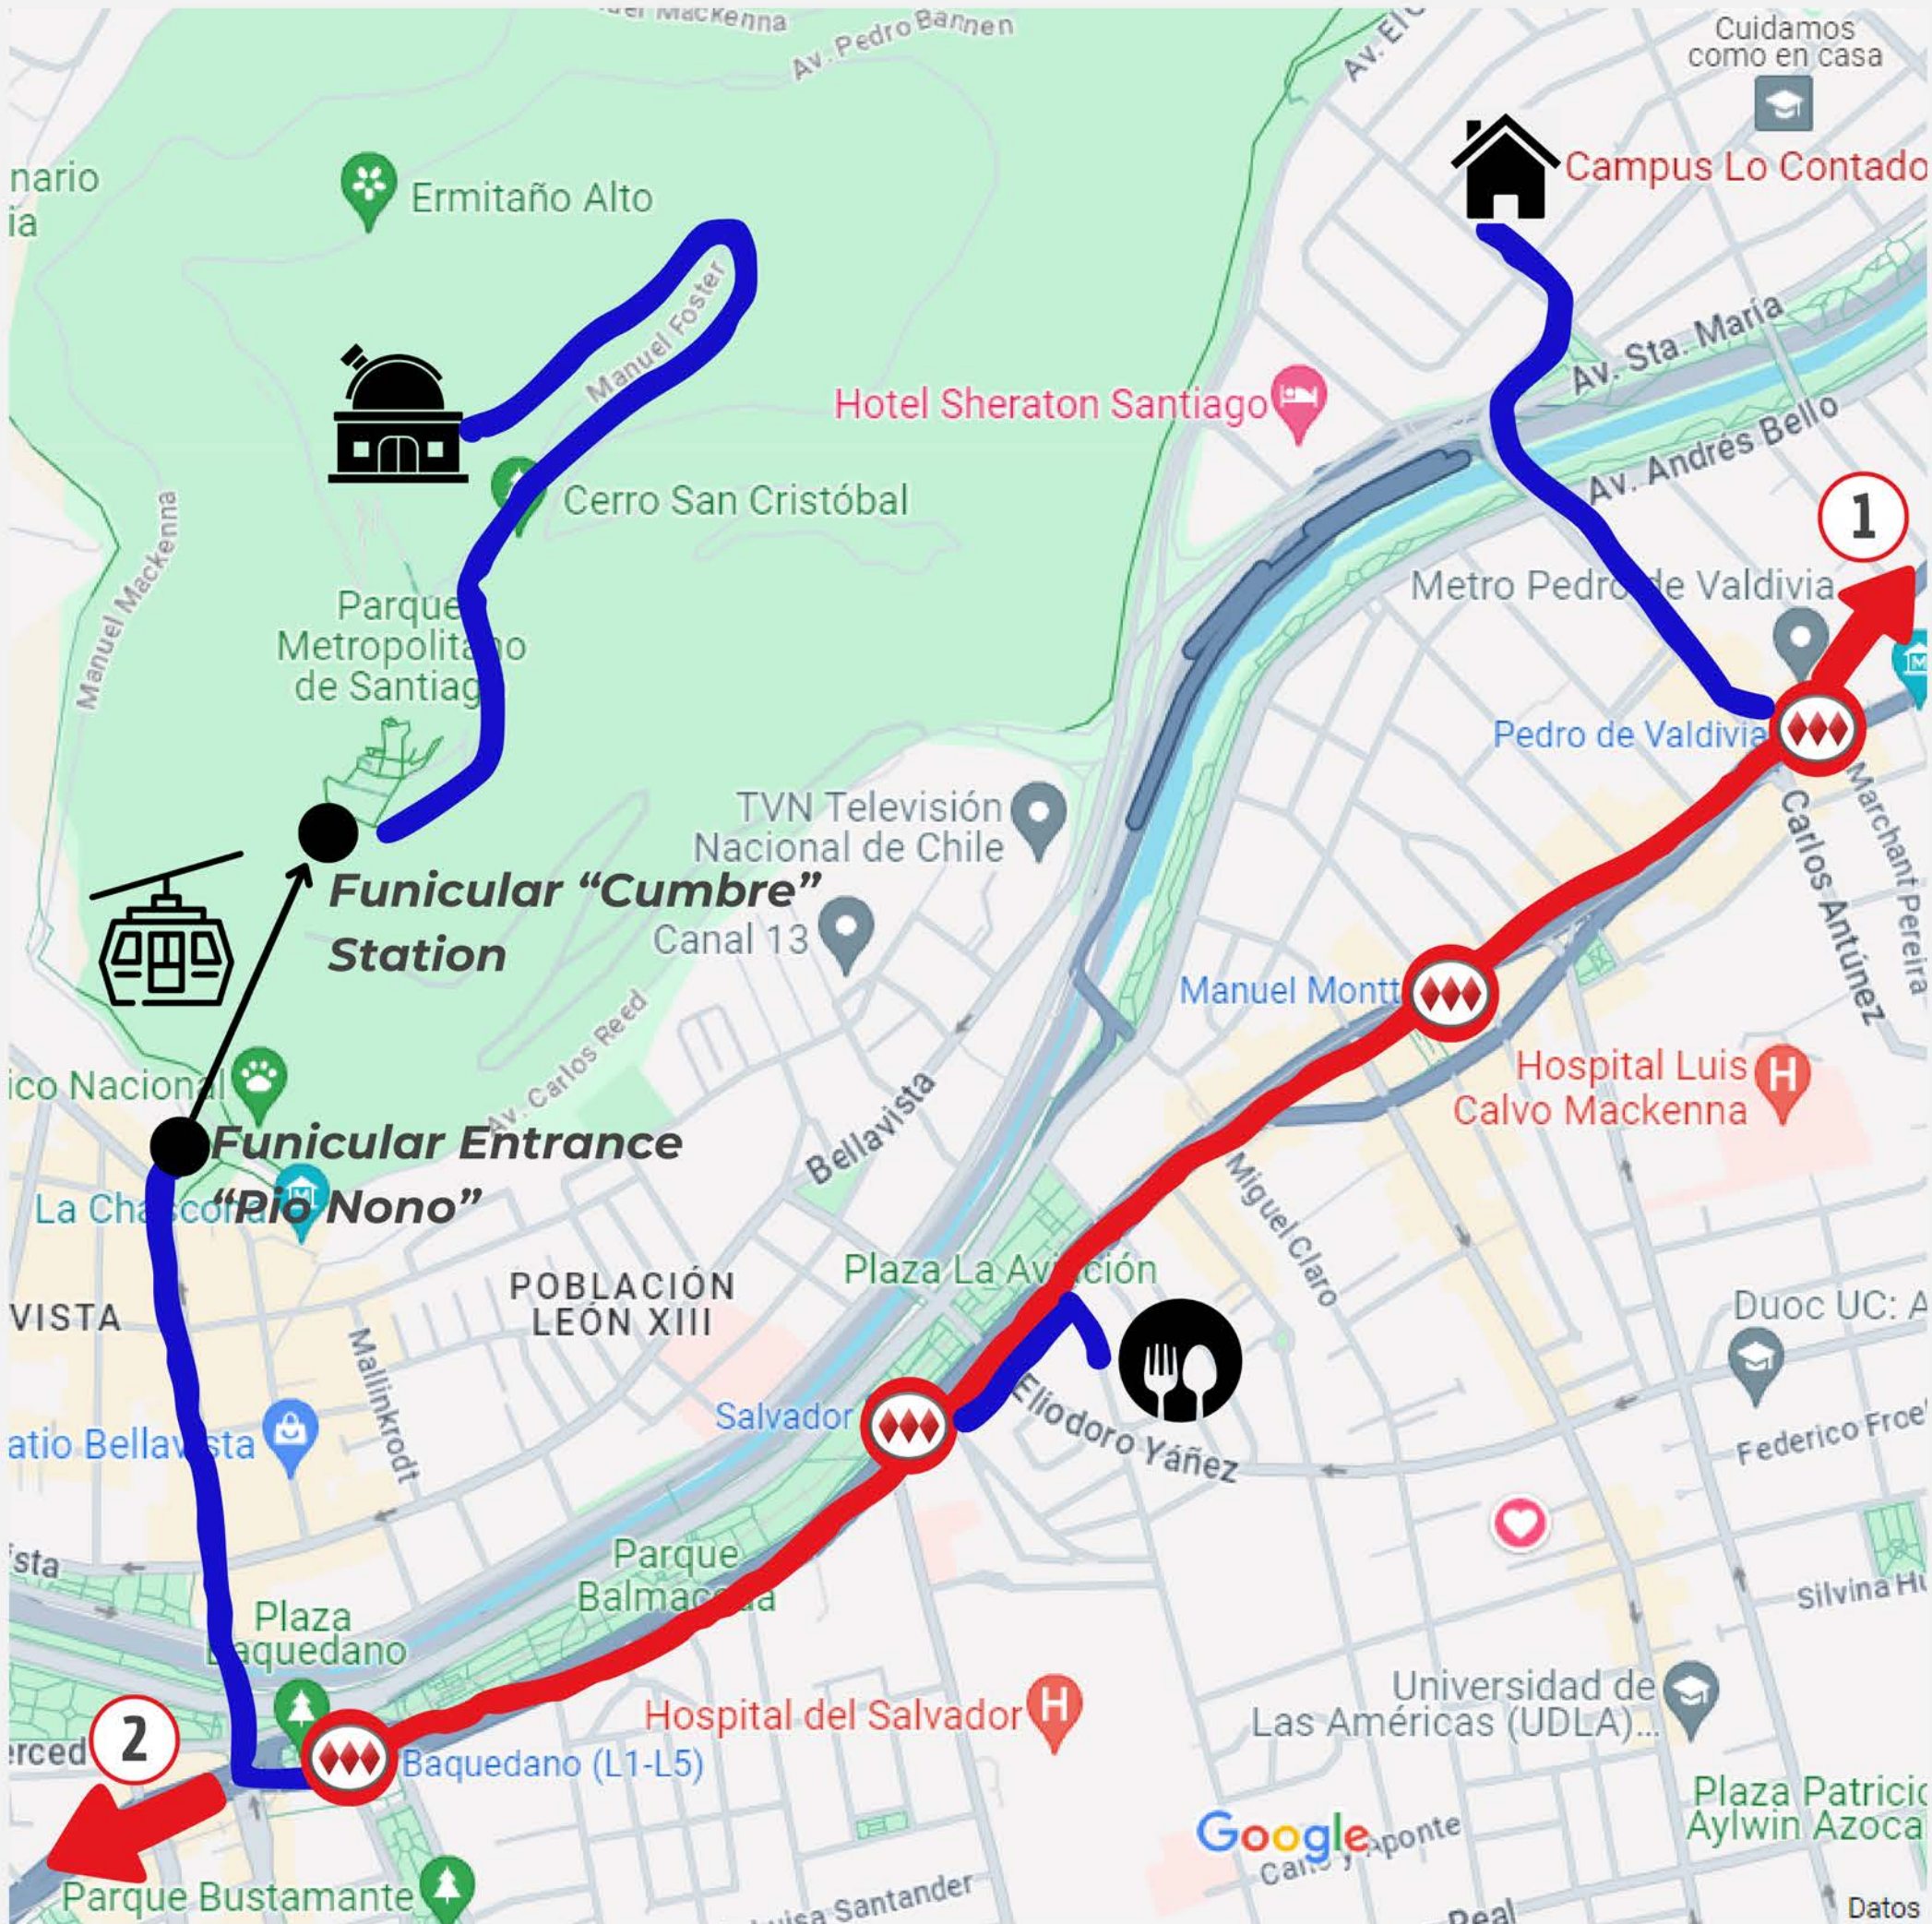

PLATOSpec science workshop II

Metro Line 1

1 To "Los Dominicos"

-  P. de Valdivia
-  M. Montt
-  Salvador
-  Baquedano

To "San Pablo" **2**

Walk

Campus Lo Contador UC
Get off at P. de Valdivia Station
Address: "El Comendador, 1916"

Juan y Medio Restaurant
Get off at Salvador Station
Address: "José Manuel Infante, 51"

Observatorio Foster
Get off at Baquedano Station
Funicular. Entrance Address "Pio Nono, 450".
Address: "Manuel Foster"